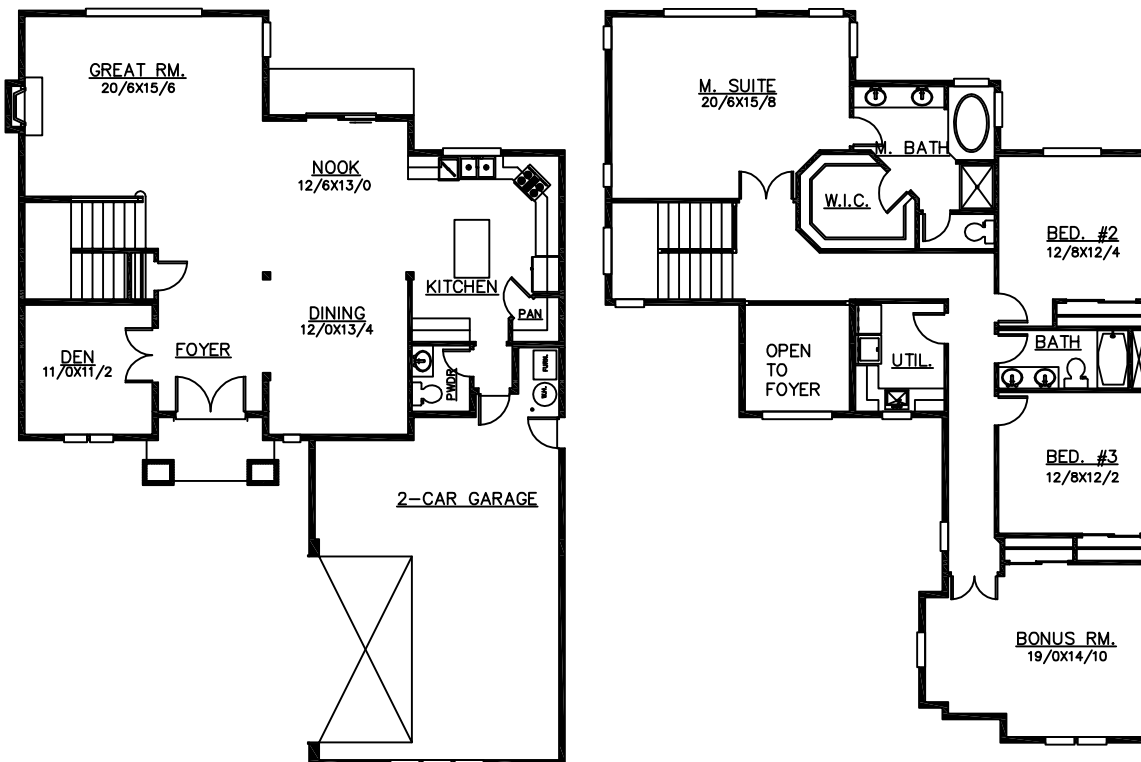

THE CORMORANT

HOME SQUARE FOOTAGE
 MAIN FLOOR = 1,403 SQ. FT.
 UPPER FLOOR = 1,629 SQ. FT.
 TOTAL = 3,032 SQ. FT.

FEATURES SUBJECT TO CHANGE WITHOUT NOTICE