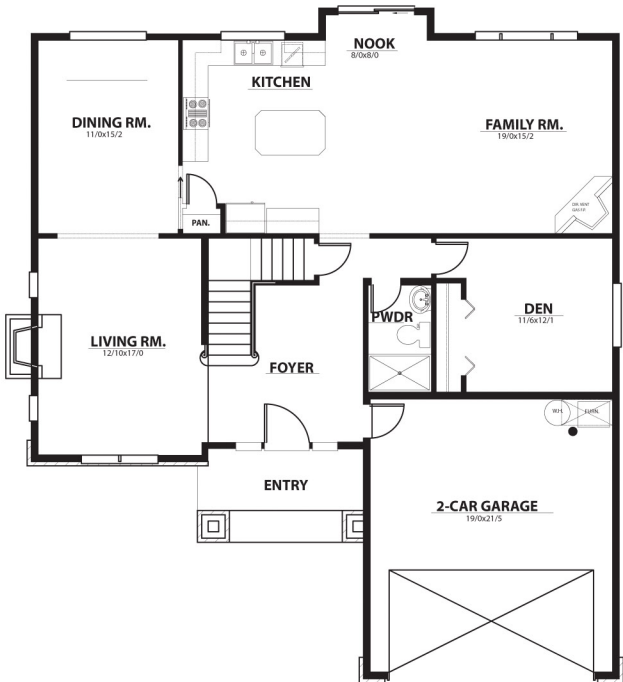

CARDINAL

HOME SQUARE FOOTAGE

MAIN FLOOR = 1,450 SQ. FT.
 UPPER FLOOR = 1,545 SQ. FT.
 TOTAL = 2,995 SQ. FT.

FEATURES SUBJECT TO CHANGE WITHOUT NOTICE