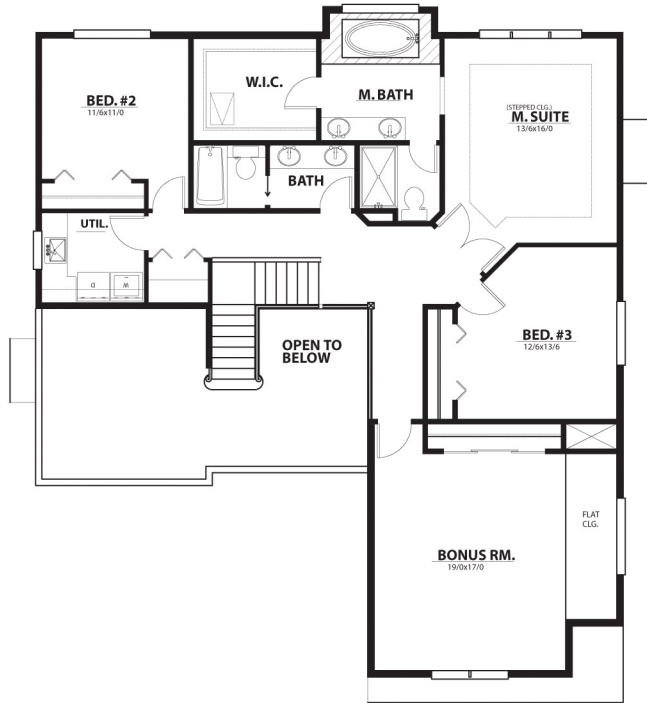

CARDINAL

HOME SQUARE FOOTAGE

MAIN FLOOR = 1,450 SQ. FT.
 UPPER FLOOR = 1,545 SQ. FT.
 TOTAL = 2,995 SQ. FT.

FEATURES SUBJECT TO CHANGE WITHOUT NOTICE